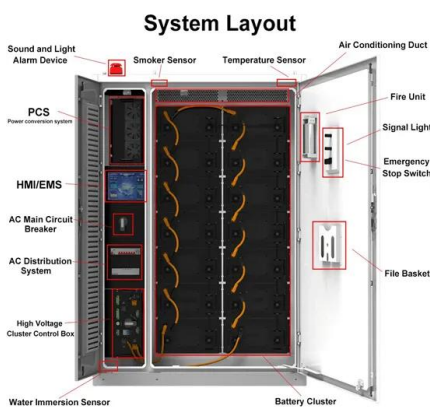

Botswana container energy storage cabinet

What are indoor energy storage cabinets? Step into a realm of efficiency even within confined spaces - our indoor energy storage cabinets revolutionize energy optimization. Tailored for controlled environments, they ensure unparalleled performance while ...