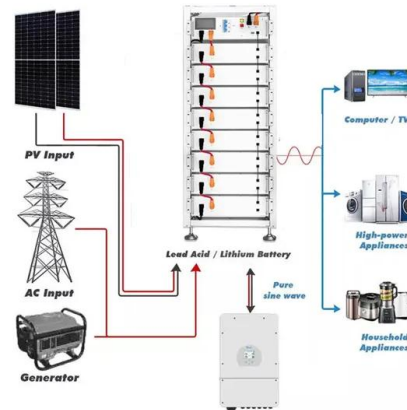

Commercial electricity prices for energy storage cabinets in

...

Energy Storage System 30KW/90KWH Commercial. This is outdoor energy storage cabinet, with standard configuration of 30 kW/90 kWh, is composed of battery cabinet and electrical cabinet.