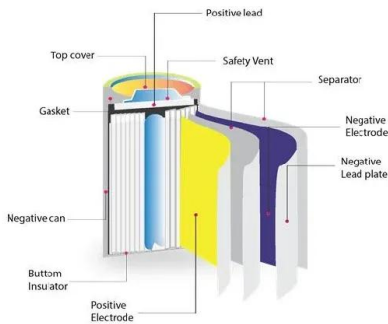

BLOEMFONTEIN MOBILE ENERGY STORAGE VEHICLE COSTS

Mobile Battery Energy Storage Systems (BESS) are innovative technologies that store electrical energy in rechargeable batteries. Unlike traditional battery energy power systems, mobile BESS units are portable, scalable, and operate silently, making them ideal for various applications.

Bloemfontein's Energy Storage Vehicles: Powering South Africa's

As battery densities improve (we're seeing 350Wh/kg prototypes), tomorrow's vehicles could store enough energy to power a small village.