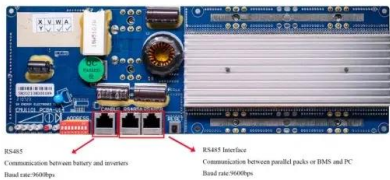

Parceiro BEES

Seu negócio mais fácil No BEES, você explora nosso catálogo, gera pedidos, acompanha entregas, consulta faturas e acessa soluções e dados para seu estabelecimento.