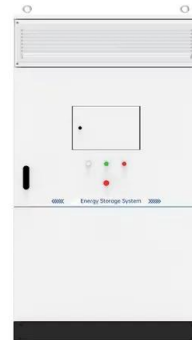

GitHub

See The Wiki for more info on how it works and how to configure Bermuda for your home. Screenshots. After installing, the integration should be visible in Settings, Devices & Services. Press the CONFIGURE button to see the ...