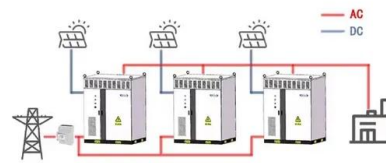

battery

WORKING PRINCIPLE