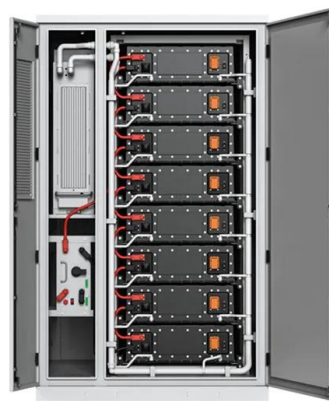

BLUETTI EP500 Solar Power Station , 2,000W 5,120Wh

BLUETTI EP500 solar power station, a new era of home backup power, is designed to power your entire house/small office. BLUETTI EP500 Solar Power Station , 2,000W 5,120Wh. Design My System Solutions WHAT WE OFFER. EP800 , Off-grid ESS EP900 , ...