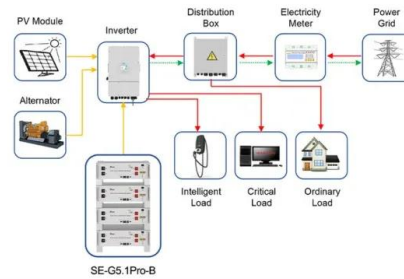

Experience superior energy efficiency and savings with BLUETTI's latest balcony solar system featuring an 800W micro-inverter. Discover how this next-gen balcony solar system can cut your energy costs.

Application scenarios of energy storage battery products