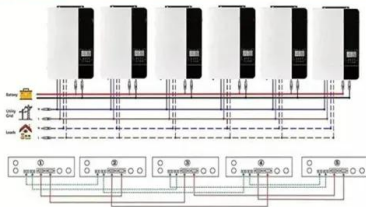

Emergency Home Backup

When a power outage occurs during extreme weather, BLUETTI provides a reliable backup power supply, ensuring home essentials and communication remain functional. Grid Stability During a hazard, the electrical grid can become unstable due to high power demand.

EP800

Solar + One-Stop Service Home Energy Backup Made Simple Sales. Search BLUETTI Elite 200 V2 BLUETTI Elite 200 V2 Power Beyond Boundaries Learn More. New Arrival Limited-Time Launching Price Learn More. BLUETTI Charger 1 Charge Fast, Drive Smart