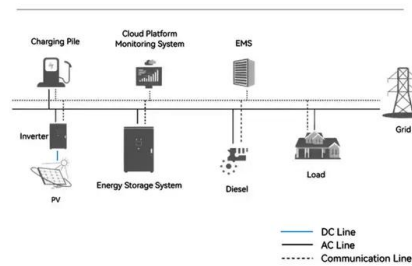

System Topology

Your path to clean and quiet energy

Atlas Copco is not responsible for any problem that may occur due to errors or changes of these data. They can also be changed or rectify without prior notification. Some of our certificates (Batteries UL1973, UN38.3, IEC62281, IEC62619) (Performance EN-IEC 61000, EN-IEC 60335, EN-IEC 60335, EN-IEC 62109, EN 55014, UL1741,