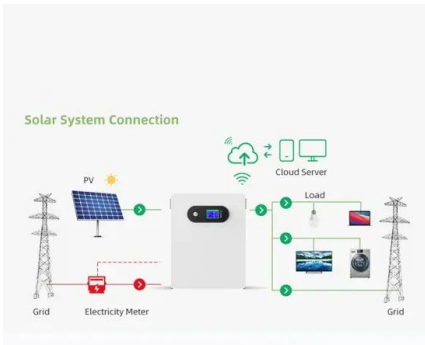

Flatpack S 1U

The compact size of the system makes it perfect for use in 19 or 23 wide racks and cabinets. Built as a plug-and-play system, the Flatpack S 1U reduces installation time and enables cost-effective deployment. The AC connections and battery connections are rear. DIGITAL CONTROLLER; The Smartpack S digital controller system provides

Battery Rack , Battery Cabinets , Battery Interlinks cable

We design and manufacture custom uninterruptible power supply (UPS) backup battery cabinets, battery racks and accessories for Resellers and System Integrators serving applications including: Data Centers; Medical / Healthcare; ...