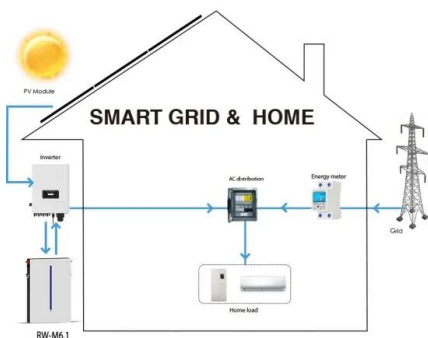

Witsand Nature Reserve

Witsand Nature Reserve ligt tussen Olifantshoek en Uppington. Het is in 1994 uitgeroepen tot natuurpark en is ongeveer 3500 hectare groot. Wit Sand betekent zoals het geschreven is: 'Witsand'. Het zand is erg wit in contrast met het rode zand van de Kalahari woestijn.