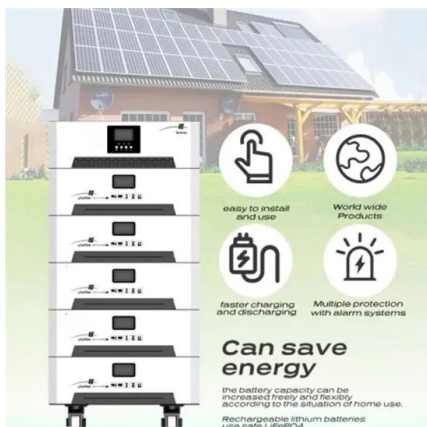

New Energy Storage Cabinet Assembly Diagram: A Step-by-Step ...

If you've ever tried assembling IKEA furniture without the manual, you'll understand why clear assembly diagrams matter for new energy storage cabinets. This guide ...