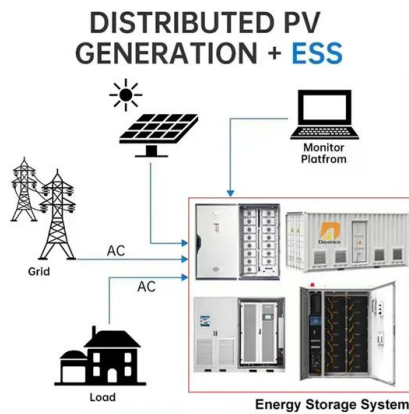

UNRST - Rest of the World (Unrestricted); ??.
Aruba Instant AP (IAP) ?????????? Convert Aruba
CAP to IAP?; ? CCODE ??????????, IAP ?? Console ...

Eco Sun Aruba

Ecosun Aruba works with the very highest quality materials. We only use well known and reputable brands for our panels and inverters. Furthermore, all our solar panels are certified for usage in salty and windy environments like we have on Aruba. But even our cables and connectors are carefully chosen for their quality. We want our systems to last.

Convert Aruba CAP to IAP , ??

You can find a CCODE calculator here: [Aruba Country Code (CCODE) Generator](#). Here is the list of regulatory domain. US - Restricted Regulatory Domain - US; JP - Restricted Regulatory Domain
Convert Aruba Instant On AP11 to Unified AP (AP-303) as they are the same hardware. Prev. 2022-05-28 04:00:00 #?? #Aruba Next

Hybrid Power Systems 101 , BESS , POWR2

The BESS acts as the primary power source for the majority of the load. This reduces generator runtime, lowers diesel fuel consumption, and significantly cuts down on CO2 emissions. Once the POWRBANK is fully charged, the system ...