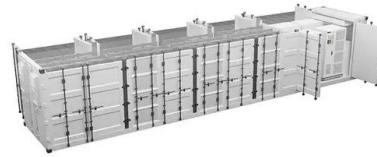

for the ArubaOS. He has a lot of experience ...

Aruba Phone Number Generator

+297 represents the country code for Aruba. After generating, you have the option to switch to the international format by modifying the display to 'INTL.' The IDD prefix is 00. Digicel, MIO Wireless, SETAR are the major players in Aruba, offering services like Landline, Mobile Phone, Toll Free Call, VoIP.. In Aruba, mobile phone numbers are primarily composed of 7 digits. The number ...

Contact Us

For catalog requests, pricing, or partnerships, please visit:
<https://bialydom.kolobrzeg.pl>