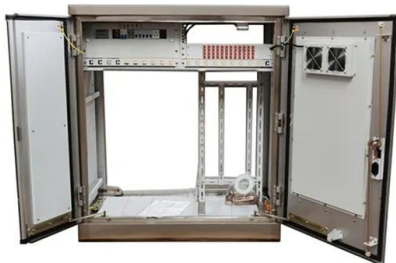

START HERE: Welcome to the Aruba AOS-CX Switch Simulator

Aruba is offering a simulation tool for its AOS-CX operating system. This article explains what AOS-CX is and describes the AOS-CX Switch simulator. Aruba CX Switches The Aruba CX switch series is an advanced product family that offers next generation features and integrates seamlessly with the Aruba Edge Services Platform.

Silo

The Ampd Silo is an advanced, compact and connected battery energy storage system (BESS) to replace the dirty, noisy and hazardous diesel generators that power the world's industries. The Silo can be energized by a grid connection, generator, or solar array, and individual units can be paralleled together, increasing the flexibility and

How To Choose A Diesel Generator For Brick Making Machine

As you can see the total power required for this machine is around 62kw. This is when you are