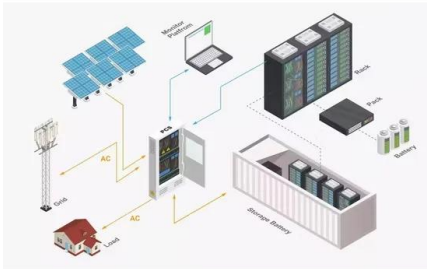

Ampere storage pro price India