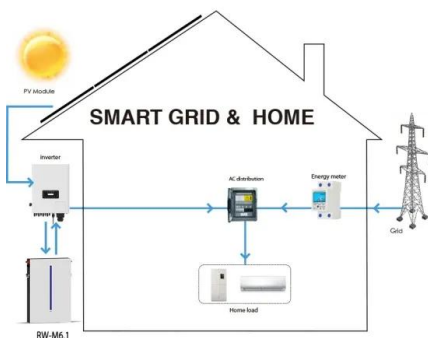

Island In American Samoa Fully Powered By Solar

Ta'u, a small island in American Samoa, now gathers enough solar energy for 24/7 power, thanks to a microgrid project completed in November with solar provider SolarCity and Tesla. The system, operated by American Samoa ...