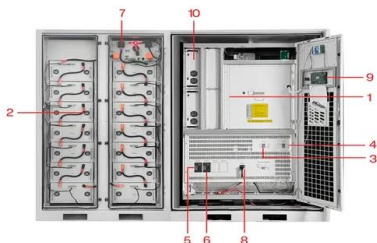

1 PCS Module	6 OPV2 side circuit breaker
2 Battery room	7 High Volt Box
3 Grid side circuit breaker	8 BAT side circuit breaker
4 Load side circuit breaker	9 LCD display screen
5 OPV1 side circuit breaker	10 MPPT

Series TDL -Schroedahl Automatic Recirculation Valve

Allied Energy Systems Pte Ltd. SG. 629 Aljunied Road, # 07-13 Cititech Industrial Building, Singapore 389838. Working Days/Hours: Mon To Fri 10:00 am To 6:00 pm. Contact.

Allied Energy Systems Pte Ltd

Level Control, Pressure control, Temperature control Systems. TDS control, Boiler Blowdown Systems. Material : Cast steel, & stainless steel. Pressure Rating PN 16, 25, 40, 63, 100 & 160 up to 320; ANSI class 150 & 300 up to 1500