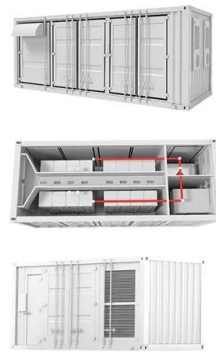

12.8V 100Ah

[Allied Energy Systems Pte Ltd](#)

Whether you need a simple transmitter, controller, steam trap, valve or total boiler house automation, AES can help put your ideas into action. A great potential of cost savings can be achieved, e.g. with the conversion of a manual boiler blow ...

RTK React 15 , Allied Energy Systems Pte Ltd , SG

Allied Energy Systems Pte Ltd. SG. 629 Aljunied Road, # 07-13 Cititech Industrial Building, Singapore 389838. Working Days/Hours: Mon To Fri 10:00 am To 6:00 pm. Contact.

[ALLIED ENERGY SYSTEMS PTE LTD](#)

AECO PLANT ENGINEERING PTE LTD ASIA TECHNOLOGY & ENGINEERING PTE LTD ALLIED ENERGY SYSTEMS PTE LTD. CRN/UEN: 199701661Z . 66 Tannery Lane #02-03A ...