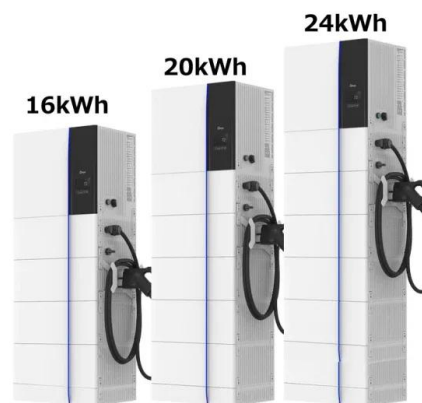

RTK Pneumatic Actuated Control Valve

Allied Energy Systems Pte Ltd. SG. 629 Aljunied Road, # 07-13 Cititech Industrial Building, Singapore 389838. Working Days/Hours: Mon To Fri 10:00 am To 6:00 pm. Contact.

Igema RBA Magnetic Float Switches , Allied Energy Systems Pte Ltd ...

Igema Magnetic float switches used mainly on boilers, or high pressure vessel can be externally mounted on a chamber or internally mounted. RBJ 54, RBJ 64, RBA 35, RBA 25, BA 75-1, SMFC 1, RBA 24, RBA 34, BA 14