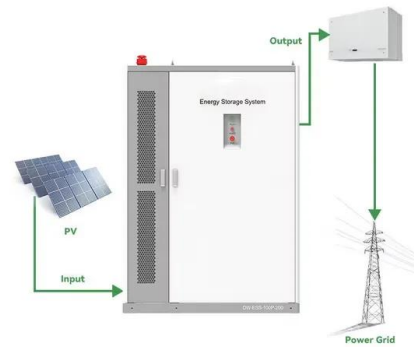

ALLIED ENERGY SYSTEMS PTE LTD (199701661Z)

ALLIED ENERGY SYSTEMS PTE LTD is a Singapore EXEMPT PRIVATE COMPANY LIMITED BY SHARES. The company was incorporated on 14 Mar 1997, which is 27.7 years ago. The address of the Business's registered office is 629 ALJUNIED ROAD, #07-13, CITITECH INDUSTRIAL BUILDING, Singapore 389838. The Business current operating ...

Allied Energy Systems Pte Ltd

Level Control, Pressure control, Temperature control Systems. TDS control, Boiler Blowdown Systems. Material : Cast steel, & stainless steel. Pressure Rating PN 16, 25, 40, 63, 100 & 160 up to 320; ANSI class 150 & 300 up to 1500

Contact Us

For catalog requests, pricing, or partnerships, please visit:
<https://bialydom.kolobrzeg.pl>