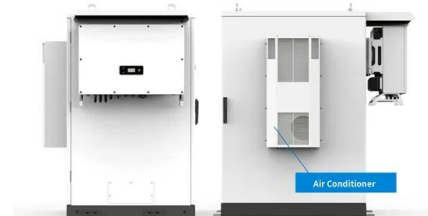

Greenest Airport Detail

The Airport Authority (AA) and CLP have jointly developed a Battery Energy Storage System (BESS) to cope with HKIA's continued growth and need for backup power supply. This is the largest battery storage system in Hong Kong which contains over 400 lithium batteries, equivalent to more than 55,000 pieces of 10,000 mAh portable power banks.