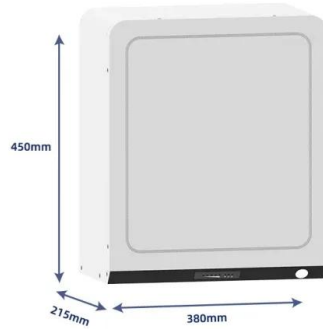

10 Best Dog Parks To Visit In Hong Kong Now!

BUTTERFLY VALLEY ROAD PET GARDEN: Fun Dog Park In Cheung Sha Wan, Hong Kong. Bow Wow! This one will be sure to impress your favorite four-legged family members. Though the name may suggest otherwise this park is made ...