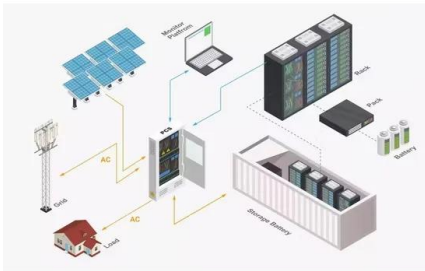

constructed many of ...