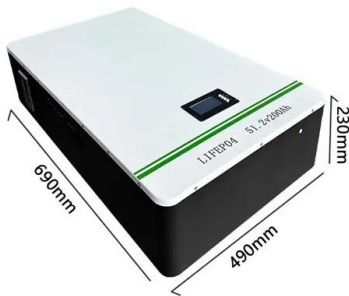

Culture d'entreprise

Fondée en 2006 et basée à Zhangjiagang, dans la province du Jiangsu, ville modèle de l'ONU-Habitat, AKCOME Science and Technology est l'une des principales entreprises du secteur des énergies nouvelles en Chine. Elle a été cotée à la bourse de ...