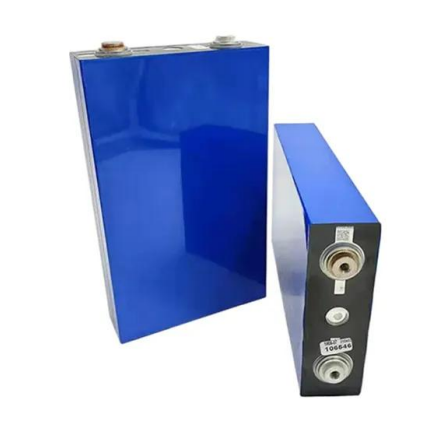

002610).

[Akcome Company Profile](#)

Akcome has 2 employees across 4 locations and ¥4.58 b in annual revenue in FY 2023. See insights on Akcome including office locations, competitors, revenue, financials, ...

Historia de desarrollo_Sobre Akcome_Zhejiang Akcome New

...

Fundada en 2006, AKCOME Ciencias y Tecnologías, con sede en la ciudad de Zhangjiagang, provincia de Jiangsu, ciudad modelo de ONU-Hábitat, es una de las empresas líderes en la industria de las nuevas energías de China. Cotizó en la Bolsa de Shenzhen en 2011 (código bursátil 002610).