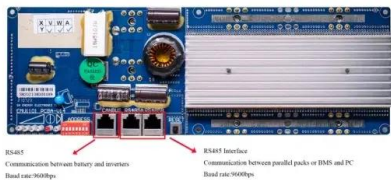

[Synology DS918+ 4-Bay NAS Review](#)

The Synology DS918+ is the successor to the DS916+ and features a new CPU, more RAM, a pair of M.2 slots, and trays with locks. Strangely enough, the older model seems to perform better in real-life scenarios; however, the DS918+ is fast enough to still meet the increasing demands of a home user.