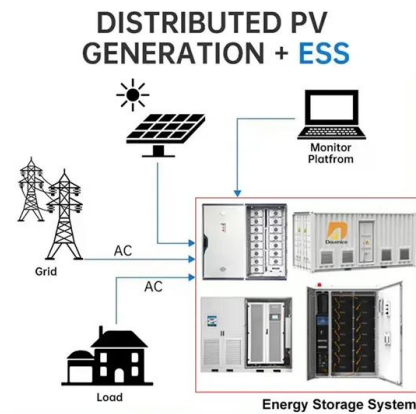

energy The ETA 2824-2 is probably one of the most well-known ETA calibres in the entire watch industry. It is an automatic Swiss-made movement ...

2824-2 Movement Energy Storage: The Future of Kinetic Power ...

Ever notice how your morning coffee stays warm longer in a heavy ceramic mug? That's basic thermal inertia at play - and it's not so different from how 2824-2 movement energy storage ...

LONG TERM ENERGY STORAGE

How long does the 28242 movement store energy The ETA 2824-2 is probably one of the most well-known ETA calibres in the entire watch industry. It is an automatic Swiss-made movement ...

How much energy does eta2824-2 store? , NenPower

From electric vehicles to renewable energy systems, this energy storage medium provides essential power management capabilities. In automotive applications, ...