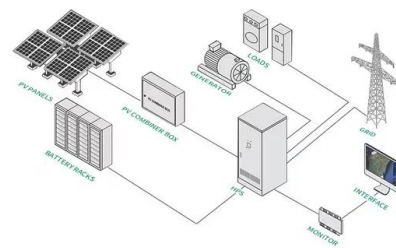

High-Quality Wuhan Made 2824-2 Silver Automatic Mechanical ...

The automatic mechanism harnesses kinetic energy with every wrist movement, eliminating the need for batteries and reducing waste. Its design aligns with the ETA2824-2 ...