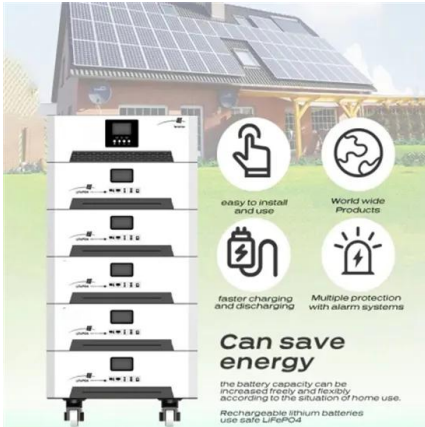

How long does the 28242 movement store energy

movement store energy and other proteins, and destroy the cell. Instead, a cell must be able to store energy safely and release it for use only as needed.

How long does the 28242 movement store energy

By interacting with our online customer service, you'll gain a deep understanding of the various How long does the 28242 movement store energy featured in our extensive catalog, such as ...

DEEP DIVE LONG DURATION ENERGY STORAGE

How long does the 28242 movement store energy The ETA 2824-2 is probably one of the most well-known ETA calibres in the entire watch industry. It is an automatic Swiss-made movement ...