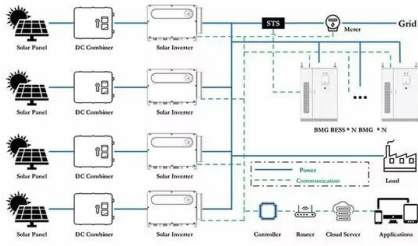

Contact Us

For catalog requests, pricing, or partnerships, please visit:
<https://bialydom.kolobrzeg.pl>