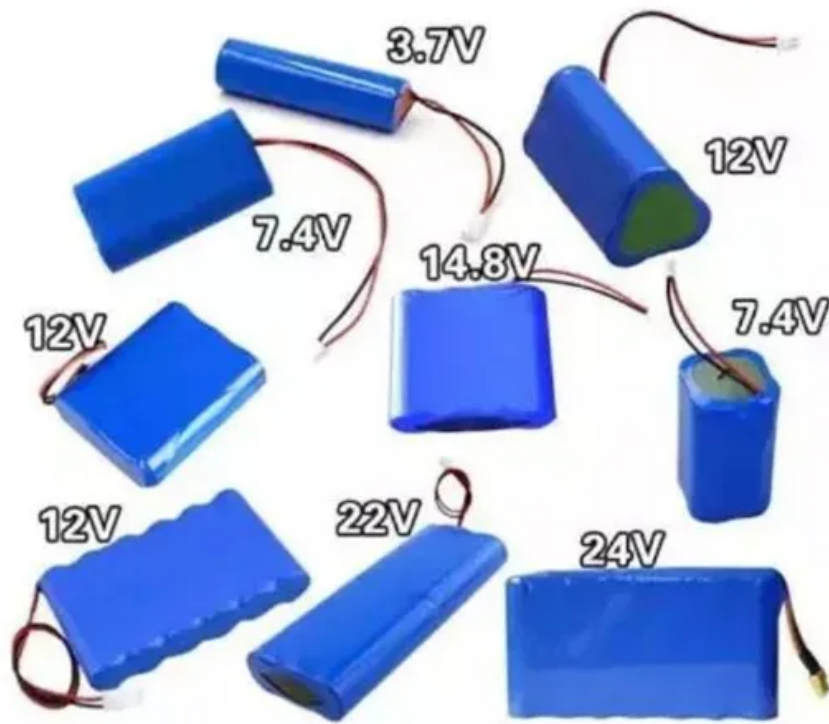

European Solar Energy Storage

10 kw battery Kiribati

10 kw battery Kiribati

48V 7kWh Commercial Battery

The 7kWh commercial lithium-ion battery is the most versatile fixed battery in our lineup. Parallel this battery in series for even more capacity to get your jobs done. North America Europe & MEA Australia/New Zealand Southeast Asia